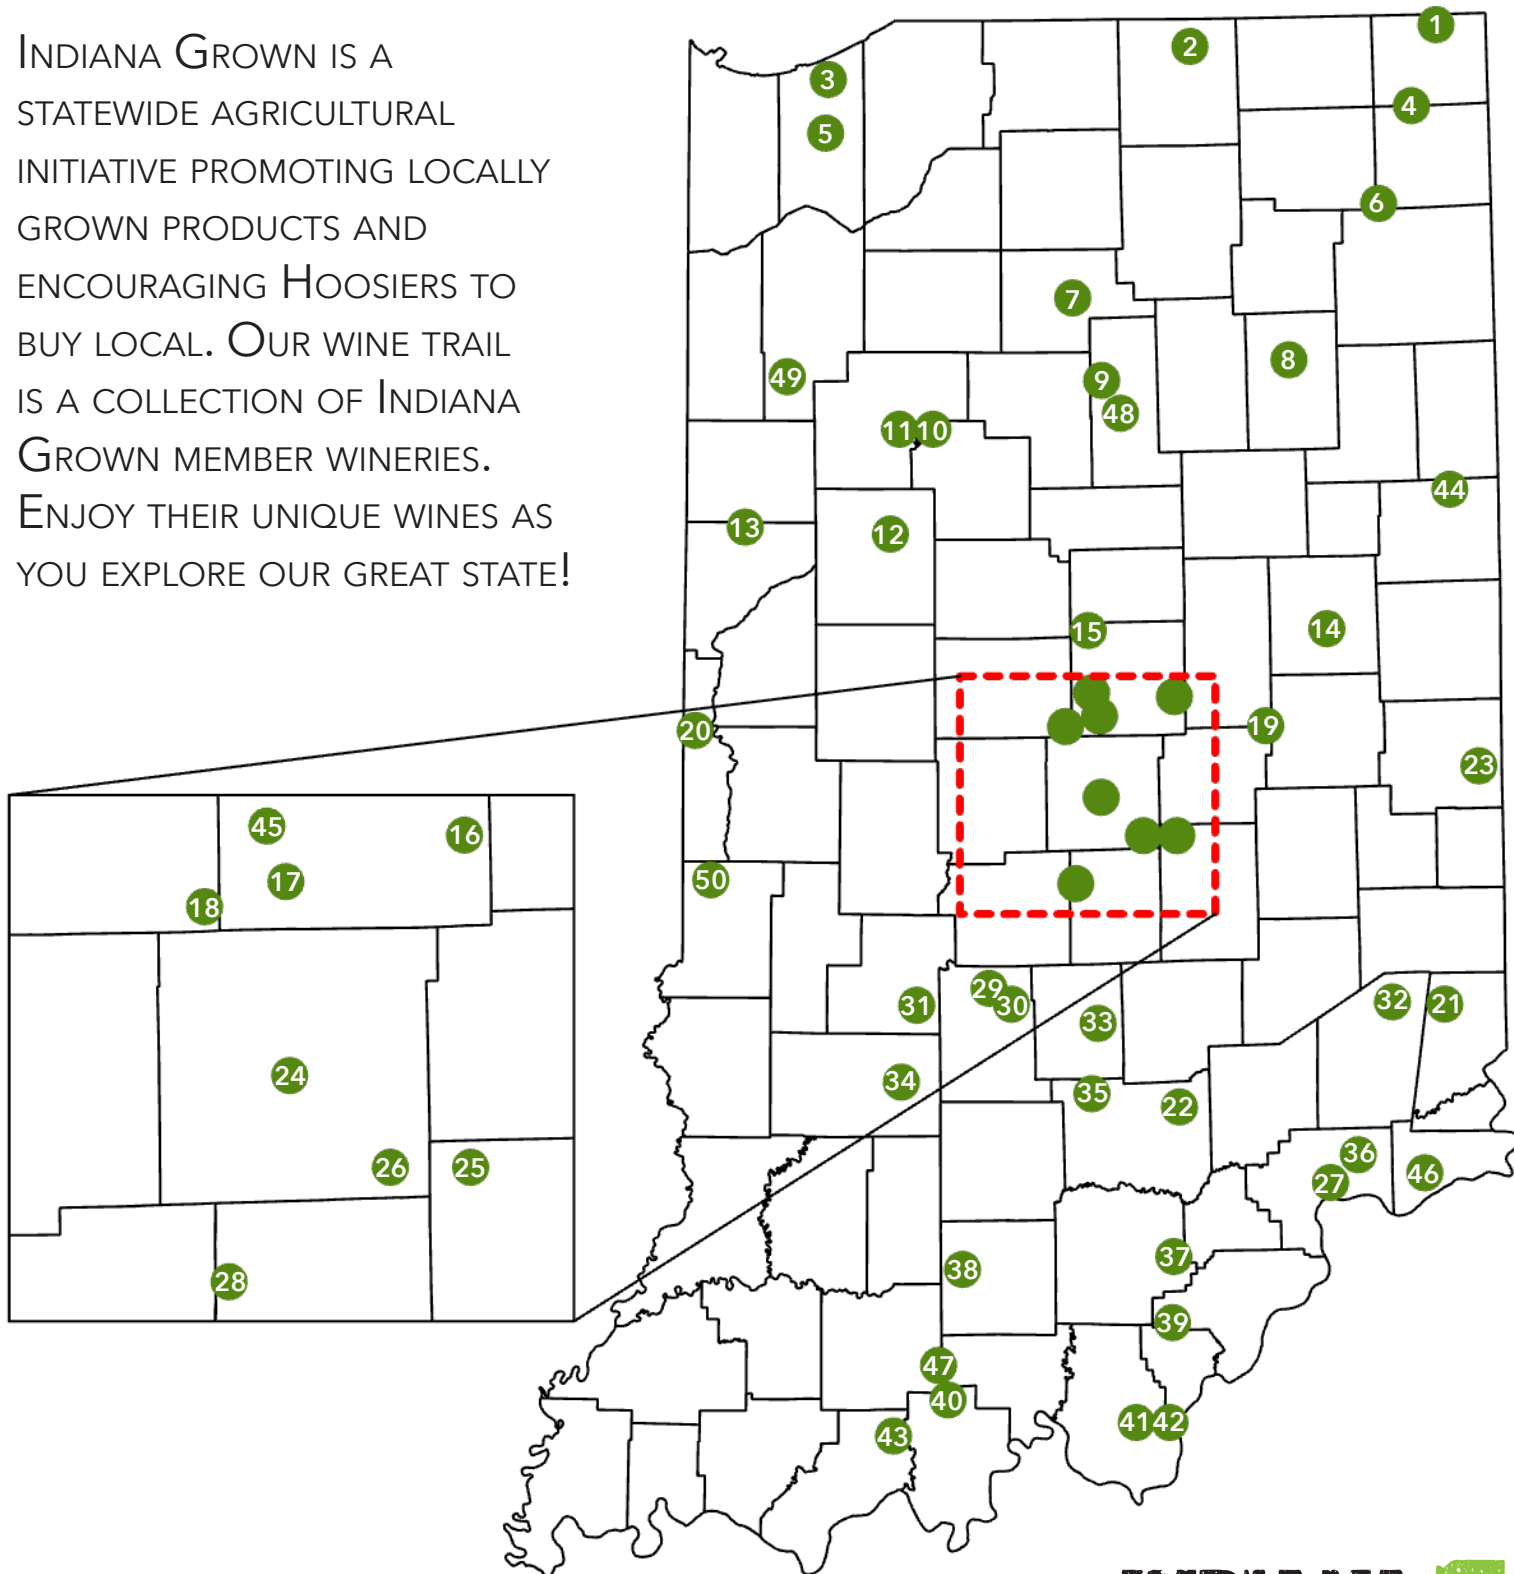

INDIANA GROWN

WINE TRAIL

INDIANA GROWN IS A STATEWIDE AGRICULTURAL INITIATIVE PROMOTING LOCALLY GROWN PRODUCTS AND ENCOURAGING HOOSIERS TO BUY LOCAL. OUR WINE TRAIL IS A COLLECTION OF INDIANA GROWN MEMBER WINERIES. ENJOY THEIR UNIQUE WINES AS YOU EXPLORE OUR GREAT STATE!

*Winery has multiple locations. Visit any location to receive a stamp on your map.