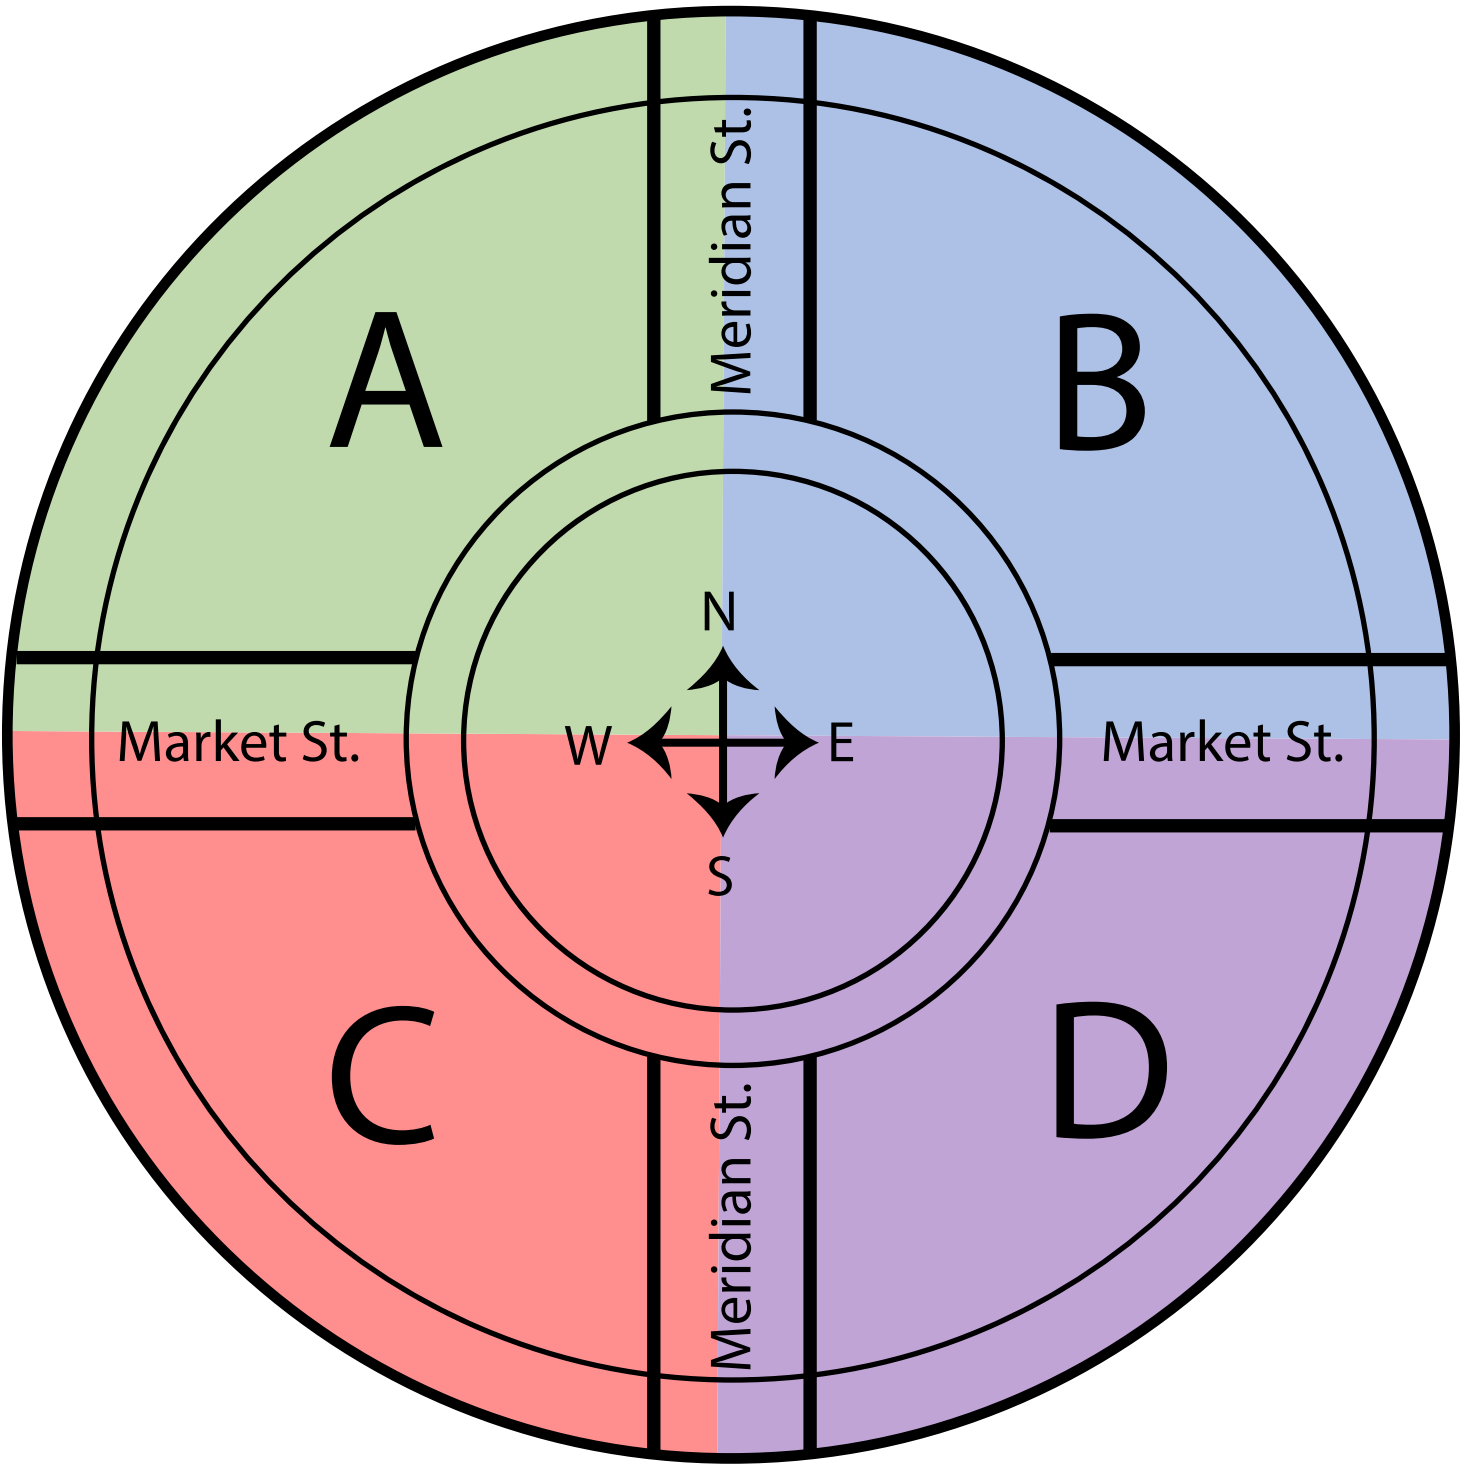

Indiana Grown's Monumental Marketplace

www.indianagrown.org

Sip. Sample. Shop.

Quadrant A

- Johnson's BBQ Shack
- Mitzner Meats LLC
- Nicey Treat
- Round Barn Creamery
- Swayzee Tenderloins

Quadrant B

- Big Brick House Bakery
- Meurer's Produce
- Vino Mobile Wine Bar
- Winters Springs Farms

Quadrant C (Outside)

- Aahaa Chai
- Acton Creative
- American Dairy Association Indiana
- Bass Farms
- Bear Wallow Distillery
- Best Boy & Co.
- Bud's Farm Market
- Cardinal Spirits
- Chef Bricker's Brick House Vinaigrettes
- Cornerstone Bread
- District 6 Farms
- Dudley's Toffee
- Eskenazi Health/Bud's BBQ
- Healthy Roots LLC
- Hoosier Harvest Market
- Hunt Family Farms & Healthy Hoosier Oil
- Indiana Soap Co.
- Indie Coffee Roasters
- Irani Tea
- Indiana State Department of Health
- Jen's Country Kitchen BBQ Sauce
- Lawrence Community Gardens
- Madison County Winery
- Marsha's Specialty Desserts
- Minnetrista
- Owen Valley Winery
- Red Gold Tomatoes
- Rooster's Kitchen
- Stix2brix
- True Kimchi
- Uncle Al's Breeding

Quadrant C (Inside)

- 3 Chicks Fudgery
- American Mushroom & Spice
- BONZ Barb BQ Sauce
- Café Baby to Go
- Circle City Kombucha
- Circle City Sweets
- Count Me IN DY
- Dragonwood LLC
- Frangipani
- Garcia's Gardens
- GFxCF Trends
- Groomsville Popcorn
- Gunthorp Farms
- Hot Toddy's
- Imperial Draft Spreads
- Indiana Grown for Schools
- Indiana Hemp Industries Association
- IOTD/ Visit Indiana
- JF BBQ Rubs
- Mallow Run Winery
- My CBD Edibles
- One Earth Body Care
- Purple Shamrock
- Risin' Creek Creamery
- Sandy's Cookies
- Sip & Share Winery
- Society of St. Andrew
- Spruce + Bee
- Tinker Coffee Co.
- Tulip Tree Creamery
- Twilight Dairy
- West Fork Whiskey Co.
- Whipped by M&S
- Wildflower Farms