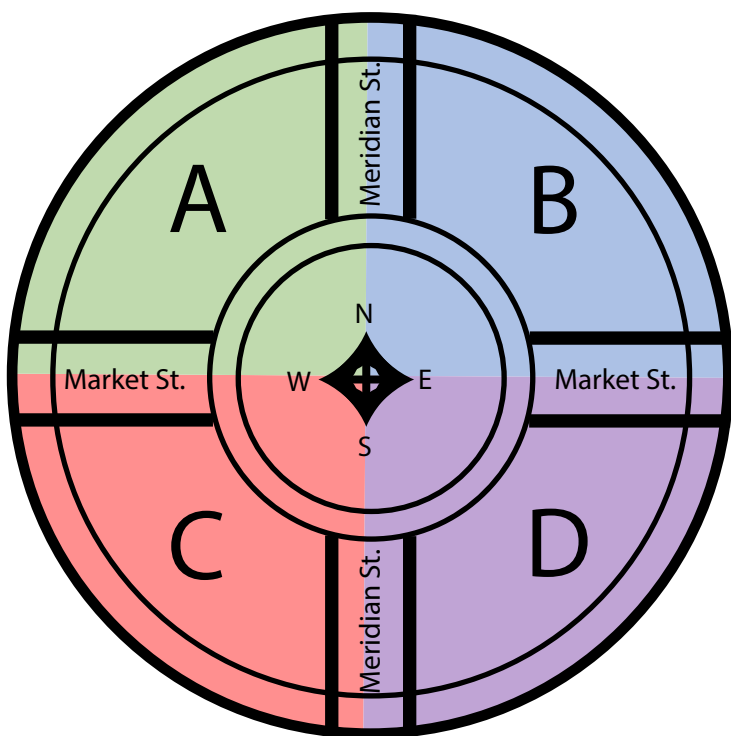

Indiana Grown's Monumental Marketplace

www.indianagrown.org

Sip. Sample. Shop.

Quadrant A

- Johnson's BBQ Shack
- Mitzner Meats LLC
- Nicey Treat
- Round Barn Creamery
- Swayzee Tenderloins

Quadrant B

- Big Brick House Bakery
- Meurer's Produce
- Vino Mobile Wine Bar
- Winters Springs Farms

Quadrant C (Outside)

- Aahaa Chai
- Acton Creative
- American Dairy Association Indiana
- Bass Farms
- Bear Wallow Distillery
- Best Boy & Co.
- Bud's Farm Market
- Cardinal Spirits
- Chef Bricker's Brick House Vinaigrettes
- Cornerstone Bread
- District 6 Farms
- Dudley's Toffee
- Eskenazi Health/Bud's BBQ
- Healthy Roots LLC
- Hoosier Harvest Market
- Hunt Family Farms & Healthy Hoosier Oil
- Indiana Soap Co.
- Indie Coffee Roasters
- Irani Tea
- Indiana State Department of Health
- Jen's Country Kitchen BBQ Sauce
- Lawrence Community Gardens
- Madison County Winery
- Marsha's Specialty Desserts
- Minnetrista
- Owen Valley Winery
- Red Gold Tomatoes
- Rooster's Kitchen
- Stix2brix
- True Kimchi
- Uncle Al's Breeding

Quadrant C (Inside)

- 3 Chicks Fudgery
- American Mushroom & Spice
- BONZ Barb BQ Sauce
- Café Baby to Go
- Circle City Kombucha
- Circle City Sweets
- Count Me IN DY
- Dragonwood LLC
- Frangipani
- Garcia's Gardens
- GFxCF Trends
- Groomsville Popcorn
- Gunthorp Farms
- Hot Toddy's
- Imperial Draft Spreads
- Indiana Grown for Schools
- Indiana Hemp Industries Association
- IOTD/ Visit Indiana
- JF BBQ Rubs
- Mallow Run Winery
- My CBD Edibles
- One Earth Body Care
- Purple Shamrock
- Risin' Creek Creamery
- Sandy's Cookies
- Sip & Share Winery
- Society of St. Andrew
- Spruce + Bee
- Tinker Coffee Co.
- Tulip Tree Creamery
- Twilight Dairy
- West Fork Whiskey Co.
- Whipped by M&S
- Wildflower Farms