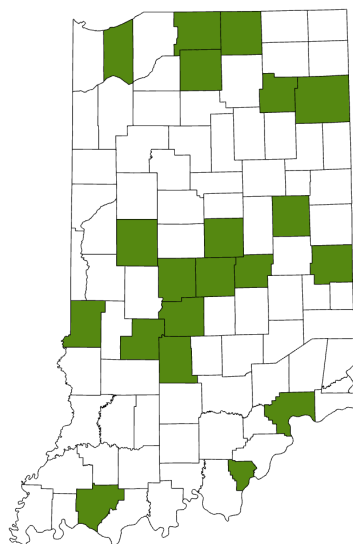

WINTER FARMERS MARKETS

Allen

Ft. Wayne Farmers Market

www.ftwaynesfarmersmarket.com/

Historic Southside Farmers Market

www.facebook.com/events/2500109390041892/

Delaware

Farmers Market at Minnetrista

<https://minnetrista.net/home/things-to-do/farmers-market2/>

Muncie Makers Market

<https://www.facebook.com/groups/1627047027524961/>

Elkhart

Goshen Farmers Market

<https://www.goshenfarmersmarket.org/>

Floyd

Hancock

Farmers Market at the Fairground

<https://www.hoosierharvestcouncil.com/farmers-markets/farmers-market-at-the-fairgrounds/>

Hendricks

Hendricks County Winter Farmers Market

www.thehcwfm.com

Jefferson

South Bend Farmers Market

<https://southbendfarmersmarket.com/>

Vigo

Terre Haute Farmer's Market

<https://www.facebook.com/Terrehaut-edowntownfarmersmarket/>

Warrick

Warrick County Winter Farmers Market

<https://www.facebook.com/groups/130603427456/>