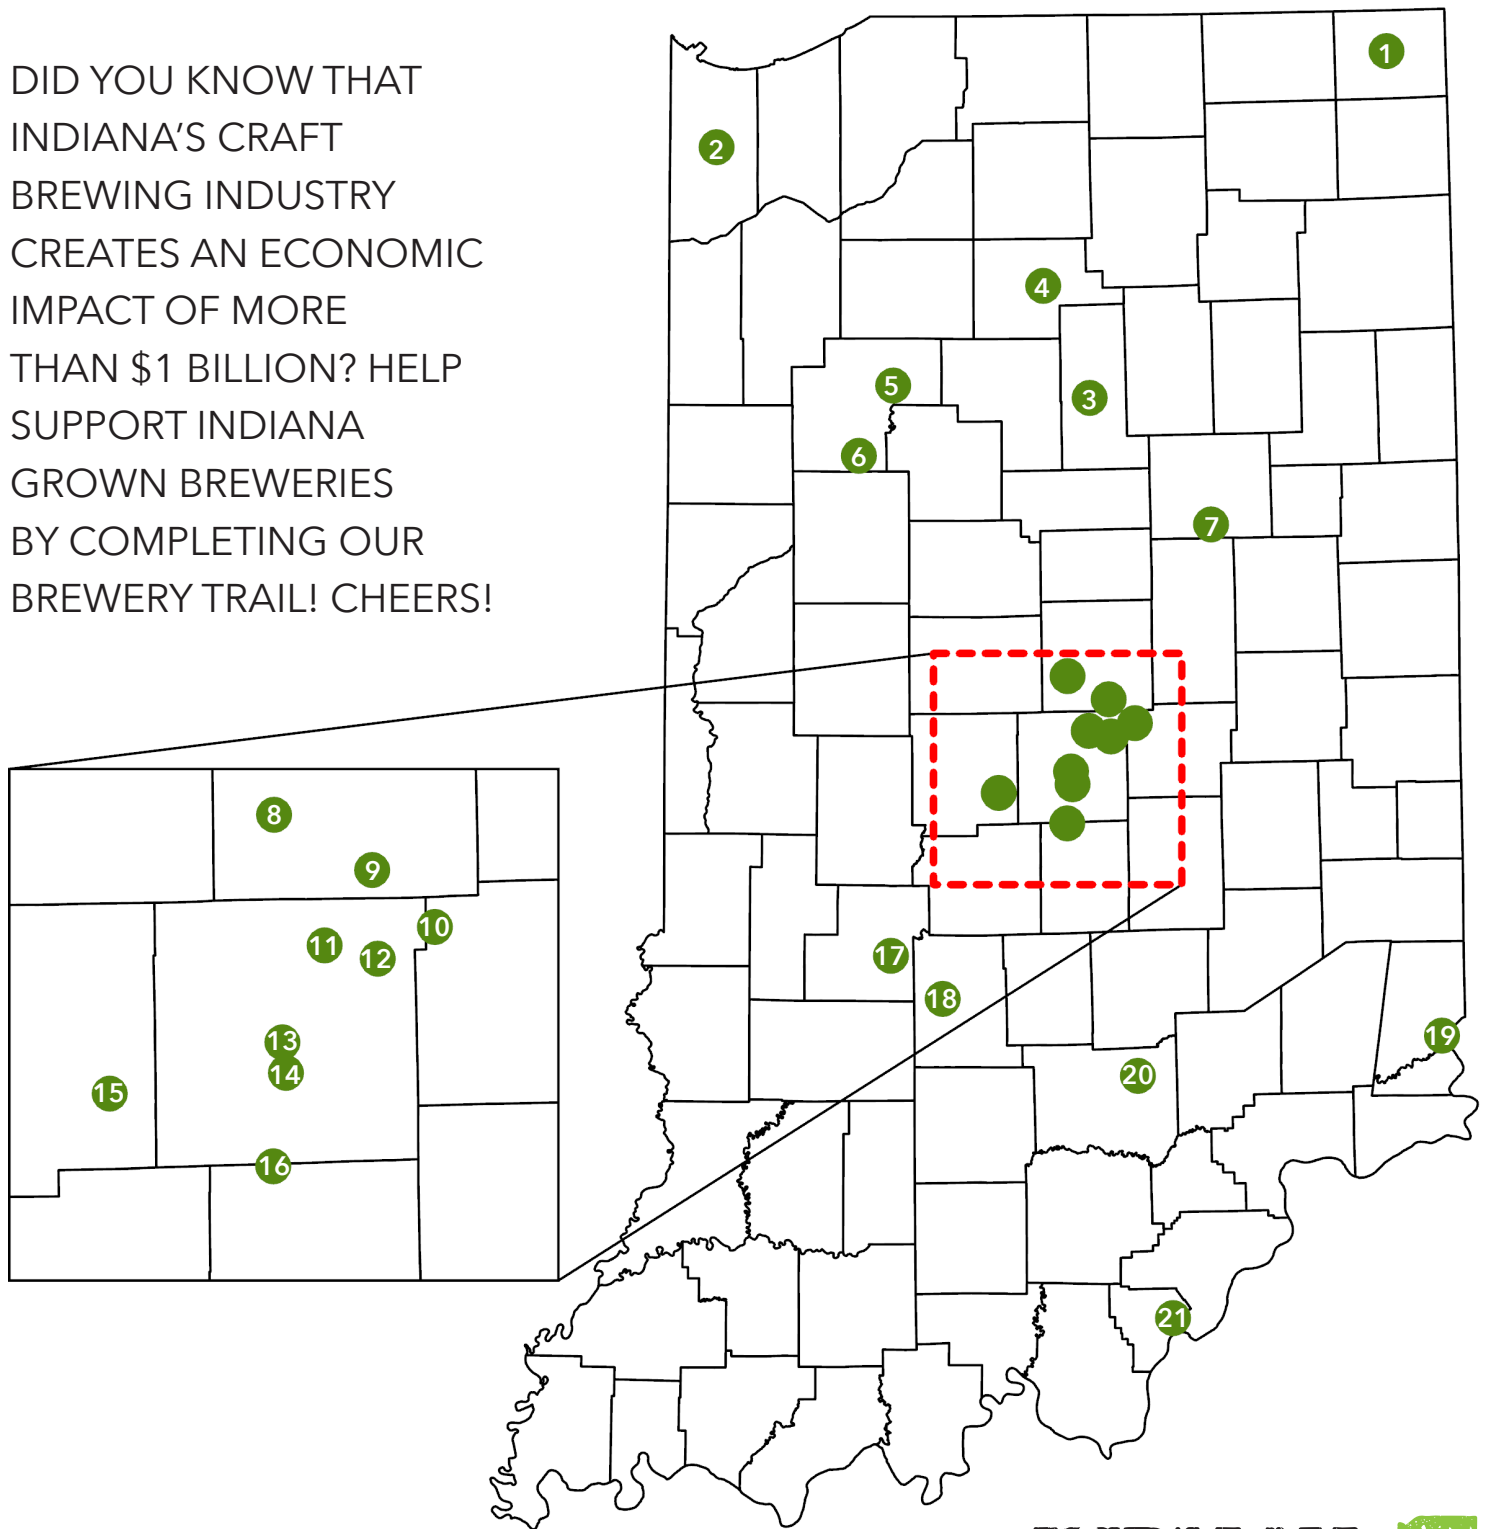

INDIANA GROWN

BREWERY TRAIL

DID YOU KNOW THAT INDIANA'S CRAFT BREWING INDUSTRY CREATES AN ECONOMIC IMPACT OF MORE THAN \$1 BILLION? HELP SUPPORT INDIANA GROWN BREWERIES BY COMPLETING OUR BREWERY TRAIL! CHEERS!

9 **Four Day Ray**
11671 Lantern Road
Fishers, IN 46038

16 **MashCraft Brewing***
1140 IN-135, Suite M
Greenwood, IN 46142

3 **City Wineworks**
69 N Broadway
Peru, IN 46970

10 **Scarlet Lane Brewing Company***
7724 Depot St.
McCordsville, IN 46055

5 **Kopacetic Beer Factory**
12195 US-421
Monticello, IN 47960

12 **Triton Brewing Company**
5764 Wheeler Rd
Indianapolis, IN 46216

19 **Great Crescent Brewery**
315 Importing St.
Aurora, IN 47001

6 **Crasian Brewing Company**
207 S. Railroad St Ste B
Brookston, IN 47923

14 **Garfield Brewery**
2310 Shelby Street
Indianapolis, IN 46203

21 **Donum Dei Brewery**
3211 Grant Line Rd
New Albany, IN 47150

*Brewery has multiple locations. Visit any location to receive a stamp on your map.