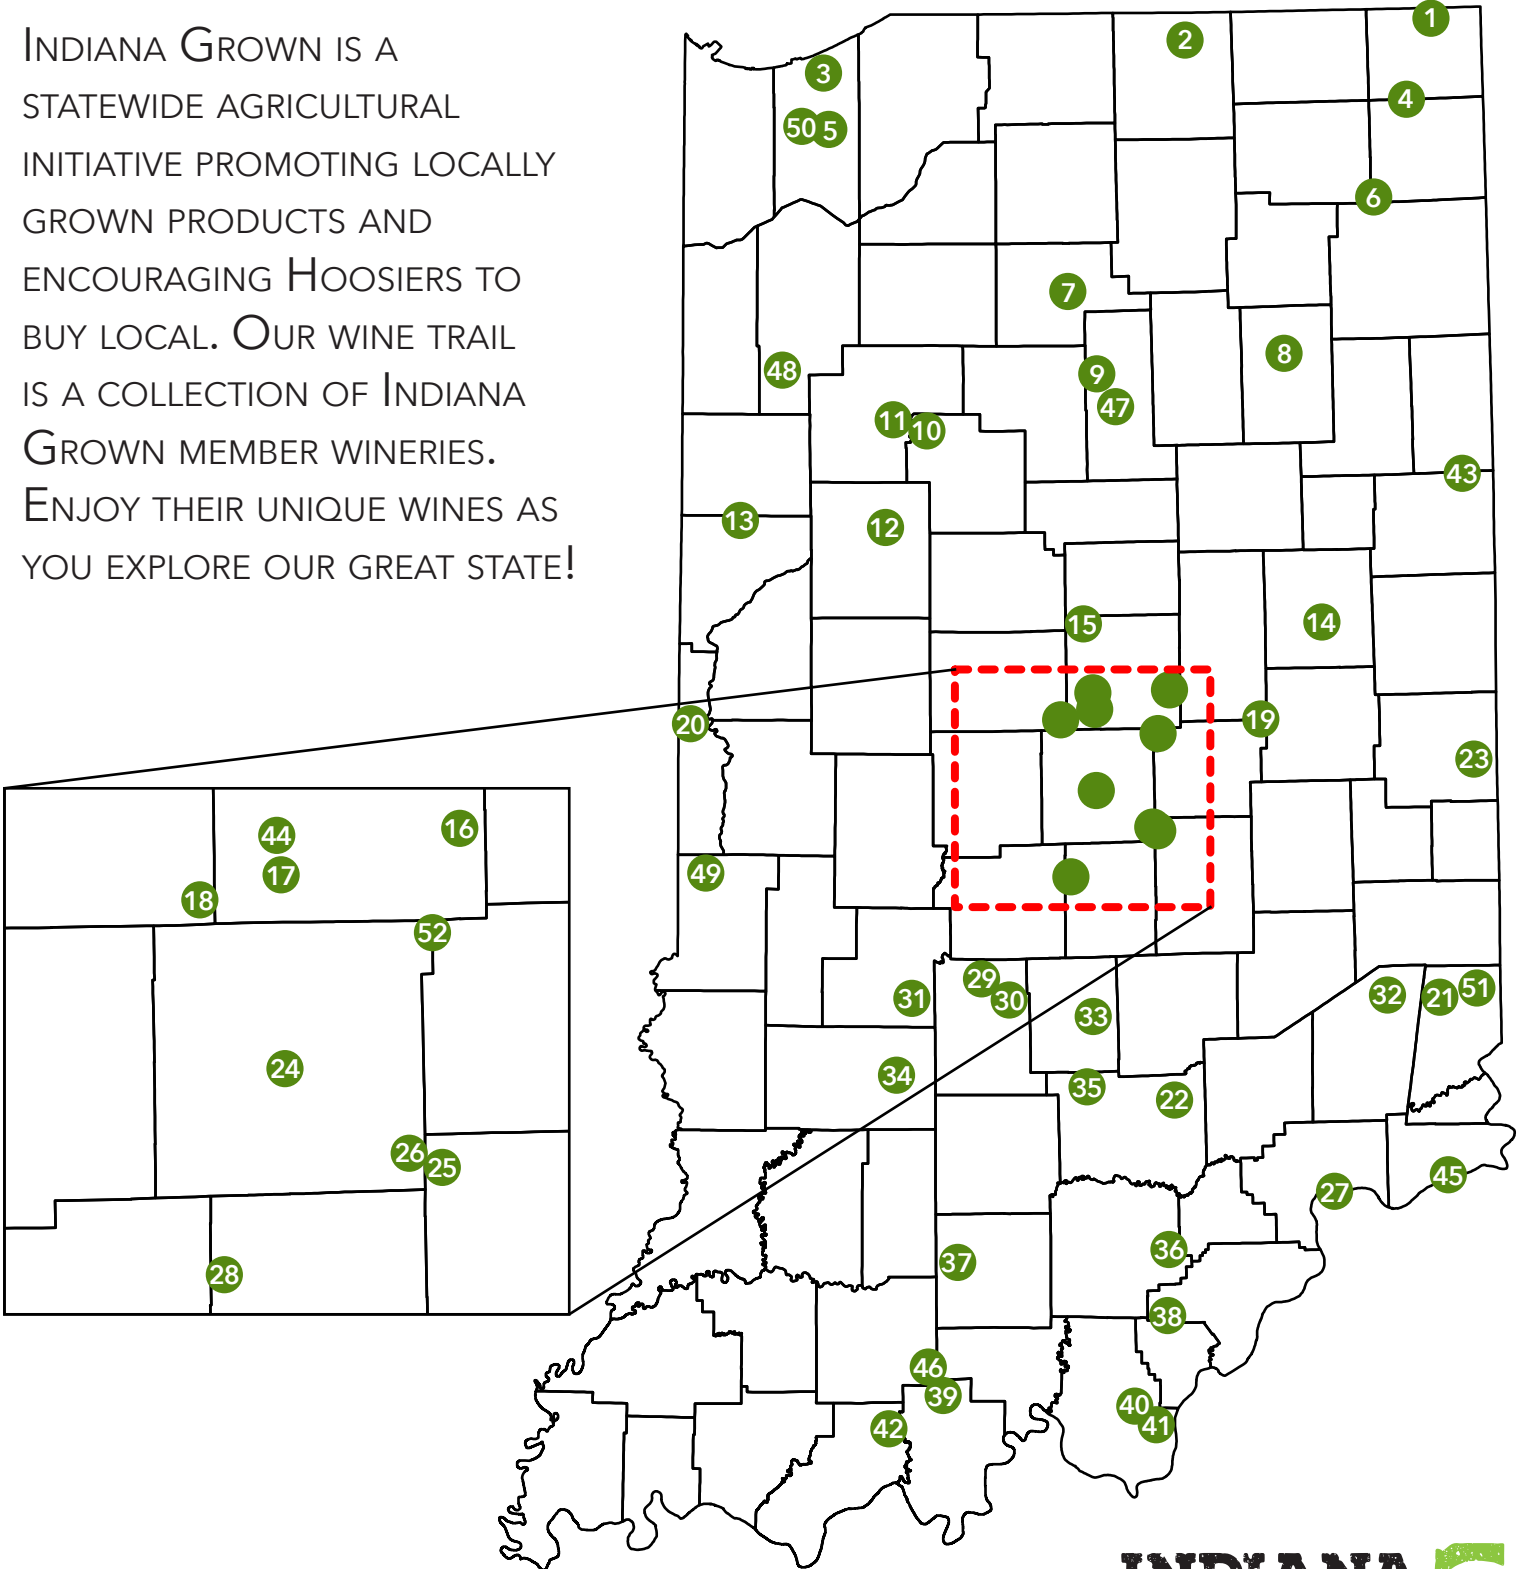

# INDIANA GROWN

## WINE TRAIL

INDIANA GROWN IS A STATEWIDE AGRICULTURAL INITIATIVE PROMOTING LOCALLY GROWN PRODUCTS AND ENCOURAGING HOOSIERS TO BUY LOCAL. OUR WINE TRAIL IS A COLLECTION OF INDIANA GROWN MEMBER WINERIES. ENJOY THEIR UNIQUE WINES AS YOU EXPLORE OUR GREAT STATE!

\*Winery has multiple locations. Visit any location to receive a stamp on your map.